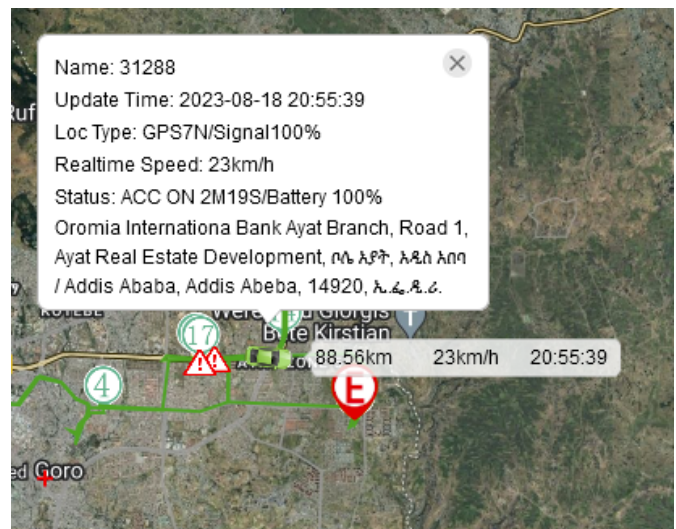

Live Tracking

Geofence

Car Status

Obamaisuzu 16km/h

226.91km	8h59m	0m	1021.3km
Today	Today Acc	Parking	Total Mileage

Device ID: 868003035646335
 Update: 2023-10-02 20:38:03
 Loc Type: GPS7N/Signal100%
 Device Status: ACC ON 24M55S/Battery 100%
 Angada, Arsi, Oromia, ኢ.ፌ.ዲ.ሪ.

History Tracking Cmd Alarm

Fleet Management System

History route

Daily KM Report

2023-08 512.56km

Pre Month Today Next Month

Sun	Mon	Tue	Wed	Thu	Fri	Sat
30	31	1	2	3	4	5
-	-	X	X	X	X	X
6	7	8	9	10	11	12
X	X	X	X	X	X	30.57
13	14	15	16	17	18	19
3	86.94	102.46	101.99	94.66	92.94	0
20	21	22	23	24	25	26
-	-	-	-	-	-	-
27	28	29	30	31	1	2
-	-	-	-	-	-	-
3	4	5	6	7	8	9
-	-	-	-	-	-	-

Fleet Management System

Alarm Notification

SN	Action	Alarm Info	Start Time	End Time	Count
1	Process Alarm	Online/(Soft)	2023-10-02 20:13:07	2023-10-02 20:13:07	0
2	Process Alarm	Out Fence/A...	2023-10-02 16:41:44	2023-10-02 16:41:44	1
3	Process Alarm	In Fence/App	2023-10-02 16:40:27	2023-10-02 16:40:27	1
4	Process Alarm	Out Fence/A...	2023-10-02 16:40:27	2023-10-02 16:40:27	1
5	Process Alarm	In Fence/App	2023-10-02 16:40:24	2023-10-02 16:40:24	1
6	Process Alarm	Out Fence/A...	2023-10-01 20:37:27	2023-10-01 20:37:27	1
7	Process Alarm	In Fence/App	2023-10-01 20:34:47	2023-10-01 20:34:47	1
8	Process Alarm	Online/(Soft)	2023-10-01 17:54:08	2023-10-01 17:54:08	0
9	Process Alarm	Offline	2023-10-01 17:47:24	2023-10-01 17:47:24	1
10	Process Alarm	Offline	2023-10-01 16:53:24	2023-10-01 16:53:24	1
11	Process Alarm	Online/(Soft)	2023-10-01 16:05:26	2023-10-01 16:05:26	0