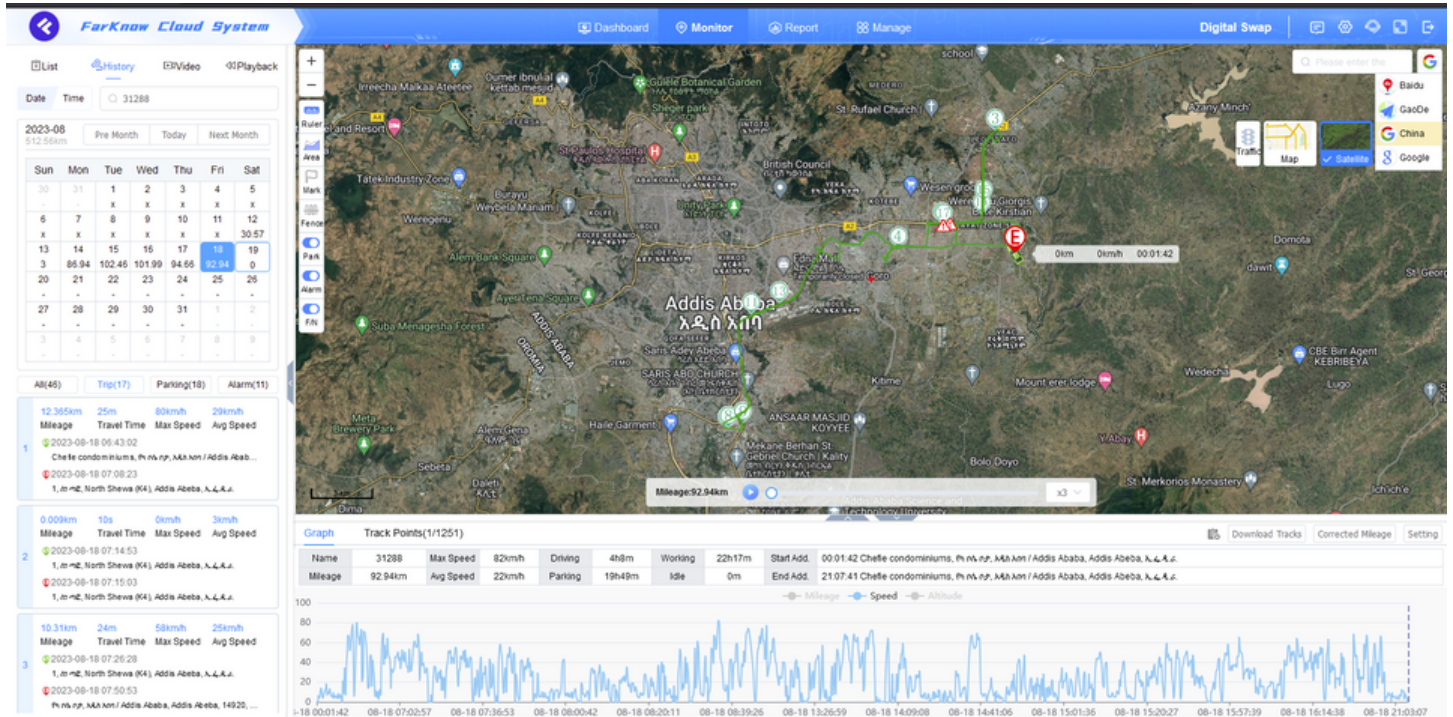

Live Tracking

Geofence

Car Status

Obamaisuzu 16km/h

226.91km	8h59m	0m	1021.3km
Today	Today Acc	Parking	Total Mileage

Device ID: 868003035646335
 Update: 2023-10-02 20:38:03
 Loc Type: GPS7N/Signal100%
 Device Status: ACC ON 24M55S/Battery 100%
 Angada, Arsi, Oromia, ኢ.ፌ.ዲ.ሪ.

History Tracking Cmd Alarm

Fleet Management System

History route

Daily KM Report

2023-08 512.56km

Pre Month Today Next Month

Sun	Mon	Tue	Wed	Thu	Fri	Sat
30	31	1	2	3	4	5
-	-	X	X	X	X	X
6	7	8	9	10	11	12
X	X	X	X	X	X	30.57
13	14	15	16	17	18	19
3	86.94	102.46	101.99	94.66	92.94	0
20	21	22	23	24	25	26
-	-	-	-	-	-	-
27	28	29	30	31	1	2
-	-	-	-	-	-	-
3	4	5	6	7	8	9
-	-	-	-	-	-	-